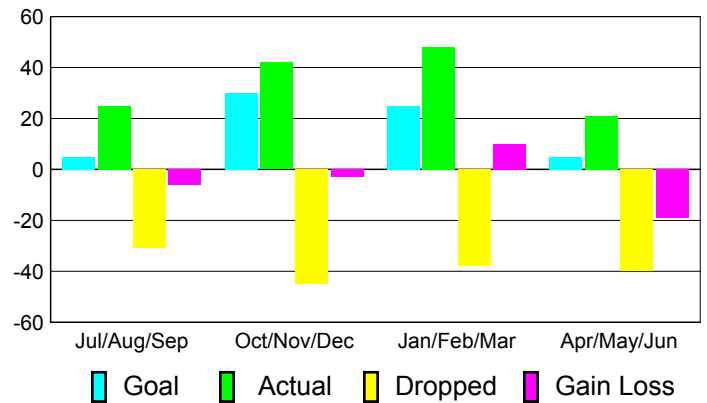

Membership Results 2010-2011

Goal, New, Dropped, Gain/Loss

Comparison of Membership Gain/Loss

Current Year Compared to the Previous Year