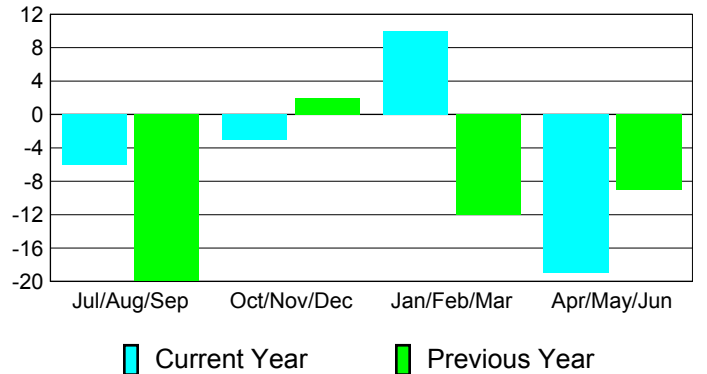

**Membership Results
2010-2011**

**Membership
2009-2010**

Month	Net Memb Goal	Actual New Memb	Actual Dropped Memb	Gain/Loss of Memb	Gain/Loss of Memb
Jul/Aug/Sep	5	25	-31	-6	-20
Oct/Nov/Dec	30	42	-45	-3	2
Jan/Feb/Mar	25	48	-38	10	-12
Apr/May/June	5	21	-40	-19	-9
Totals	65	136	-154	-18	-39

Membership Results 2010-2011

Goal, New, Dropped, Gain/Loss

Comparison of Membership Gain/Loss

Current Year Compared to the Previous Year

Gender Comparison 2010-2011

Jul/Aug/Sep

Oct/Nov/Dec

Jan/Feb/Mar

Apr/May/June

Male

Female