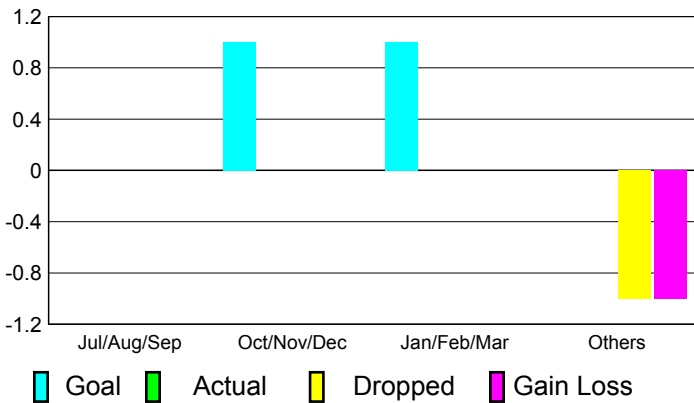

2010-2011 GMT Reports for District (or Undistricted) **District 17 L**

GMT: **Jeff Kriz**

Location: **KANSAS**

GMT CA: **1**

CLUBS

**Club Results
2010-2011**

**Clubs
2009-2010**

Month	New Club Goal	Actual New Clubs	Actual Dropped Clubs	Gain/Loss of Clubs	Gain/Loss of Clubs
Jul/Aug/Sep	0	0	0	0	0
Oct/Nov/Dec	1	0	0	0	0
Jan/Feb/Mar	1	0	0	0	0
Apr/May/June	0	0	-1	-1	0
Totals	2	0	-1	-1	0

Club Results 2010-2011

Goal, New, Dropped, Gain/Loss

Comparison of Club Gain/Loss

Current Year Compared to the Previous Year

YTD Status Quo Clubs 2010-2011

Status Quo Clubs Compared to Status Quo Members

MEMBERSHIP

**Membership Results
2010-2011**

**Membership
2009-2010**

Month	Net Memb Goal	Actual New Memb	Actual Dropped Memb	Gain/Loss of Memb	Gain/Loss of Memb
Jul/Aug/Sep	5	25	-31	-6	-20
Oct/Nov/Dec	30	42	-45	-3	2
Jan/Feb/Mar	25	48	-38	10	-12
Apr/May/June	5	21	-40	-19	-9
Totals	65	136	-154	-18	-39